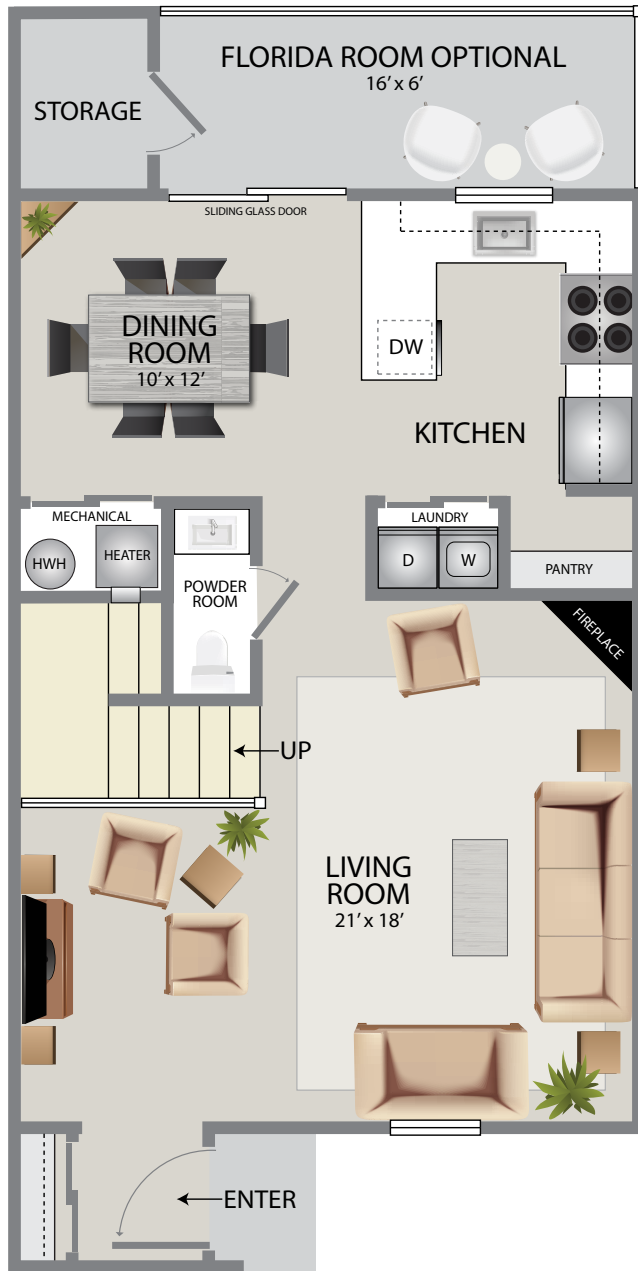

HORIZON

- 1,500 Sq. Ft.
- 3 Bedroom
- 2.5 Bath

1ST FLOOR

2ND FLOOR

180 Walden Way
Galloway, NJ 08205

732.253.7533

sunrisebayapts.com

Plans and furnishings are for marketing purposes only, and are not to scale. Please inspect construction, subdivision, utility, landscape and other plans available through leasing center for complete and specific information. Actual locations may vary and items shown or not shown on this place are subject to errors, omissions and field changes.

*All units can be reasonably adapted for handicap accessibility for an extra charge.