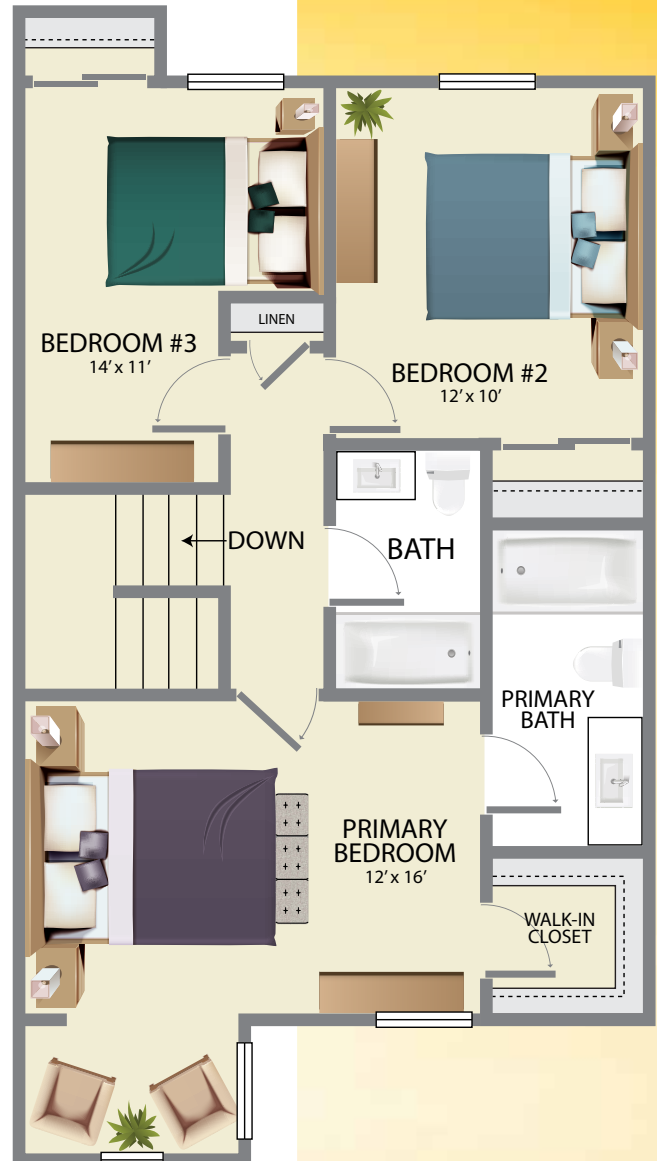

HORIZON

- 1,500 Sq. Ft.
- 3 Bedroom
- 2.5 Bath

1ST FLOOR

2ND FLOOR

180 Walden Way
Galloway, NJ 08205

732.253.7533

sunrisebayapts.com

Plans and furnishings are for marketing purposes only, and are not to scale. Please inspect construction, subdivision, utility, landscape and other plans available through leasing center for complete and specific information. Actual locations may vary and items shown or not shown on this place are subject to errors, omissions and field changes.

*All units can be reasonably adapted for handicap accessibility for an extra charge.